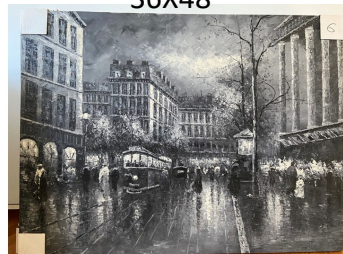

36 X 48" Paintings

\$100 each or 2 for \$160

#1. Trolley at Night
36X48"

#2. White Rose
36X48"

#3. Eiffel Tower at Night (Color)
36X48"

#4. Eiffel Tower at Night (B&W)
36X48"

#5. Pink Peony
36X48"

#6. Night Trolley
36X48"

#7 Two Tall Ships
36X48"

#8. Night View of Eiffel Tower
36X48"

#9. Venice
SOLD
36X48"

#10. Barefoot Dancing
36X48"

#11. Beach Palm Trees
36X48"

#12. Floral Arrangement
36X48"

#13. La Tour Eiffel
36X48"

#14. Jazz Band
48X36"