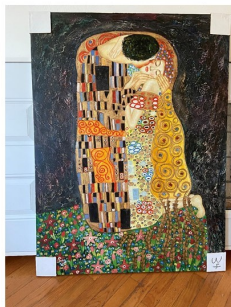

#28. Eiffel Tower at Night (2nd Copy)
36X48"

#29. Paris Bijoux
48X36"

#30. Paris Street
36X48"

#31. Lighthouse
36X48"

#32. Sea Palms
36X48"

#33. Ladies & Angels
48X36"

#34. The Kiss (Klimt)
48X36"

36x24" Paintings