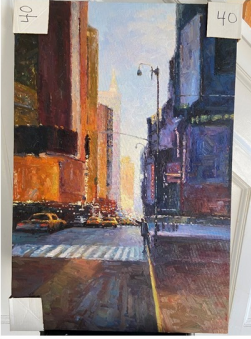

\$75 each or 2 for \$125

#35. Floral Basket
24X36"

#36. Pink Daisy
24X36"

#37. Street Scene
24X36"

#38. Paris Restaurant
24X36"

#39. Glass of Wine
36X24"

SOLD
#40. City Street
36X24"

#41.
Ven- **SOLD**